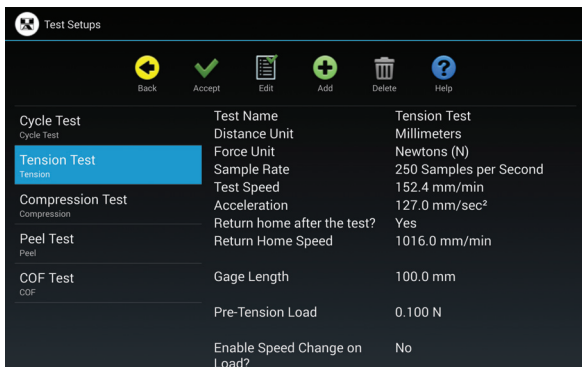

**Thwing-Albert
Instrument Company**

More Than a Century of Testing Solutions

EJA Vantage Touch Screen Instrument Controller

**Select Your Screen
7" or 10"
Nexus® Tablet**

You choose the option to control the EJA Vantage using a touch screen tablet that is connected to a built-in Bluetooth system. Run basic test functions with the touch of your fingertips.

- Designed for **quick and easy testing**
- **NO PC needed** to run tests
- Minimal operator training required
- Two screen size options - you choose: 7" or 10"
- Ready to test:
Tensile, Peel, Compression, COF
- Easily modify test parameters
- Automatic load cell recognition
- Bluetooth communication
- Network printer support

Simplified Testing at your Fingertips.

The touch screen instrument controller provides a simple, stand-alone version of the EJA Vantage Series Universal Testing Machine. Now there is a simplified way to run tensile tests, peel tests, compression tests, and COF tests without the need for a computer. Using a touch screen tablet that is connected to a built-in Bluetooth system, technicians can run basic test functions with the touch of their fingertips.