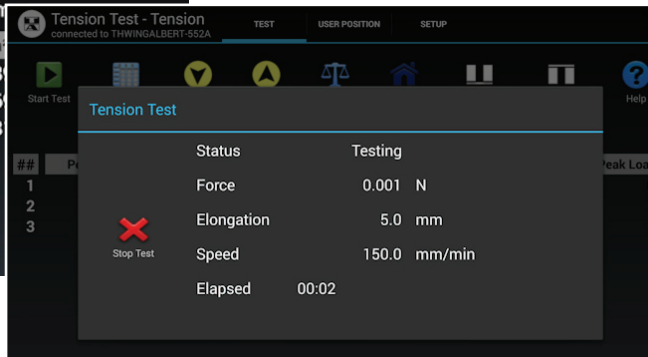

- Designed for **quick and easy testing**
- **NO PC needed** to run tests
- Minimal operator training required
- Two screen size options - you choose: 7" or 10"
- Ready to test:
Tensile, Peel, Compression, COF
- Easily modify test parameters
- Automatic load cell recognition
- Bluetooth communication
- Network printer support

Simplified Testing at your Fingertips.

The touch screen instrument controller provides a simple, stand-alone version of the EJA Vantage Series Universal Testing Machine. Now there is a simplified way to run tensile tests, peel tests, compression tests, and COF tests without the need for a computer. Using a touch screen tablet that is connected to a built-in Bluetooth system, technicians can run basic test functions with the touch of their fingertips.

▲ Select a test to perform and adjust settings.

▲ Connect to a network printer via WiFi.

▼ Once a test starts, real-time test information and a stop test button will be displayed.

▲ Move the crosshead position and grips from the main screen. View recent test results and access statistics.