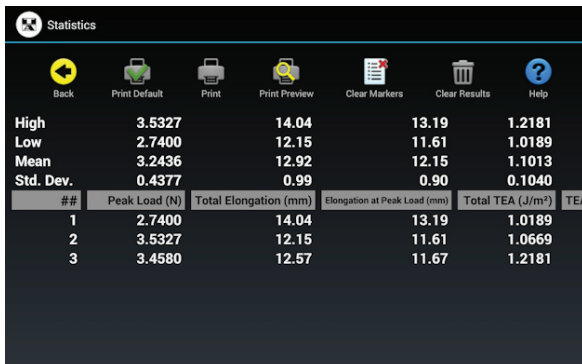

▲ Select a test to perform and adjust settings.

▲ Connect to a network printer via WiFi.

▼ Once a test starts, real-time test information and a stop test button will be displayed.

▲ Move the crosshead position and grips from the main screen. View recent test results and access statistics.