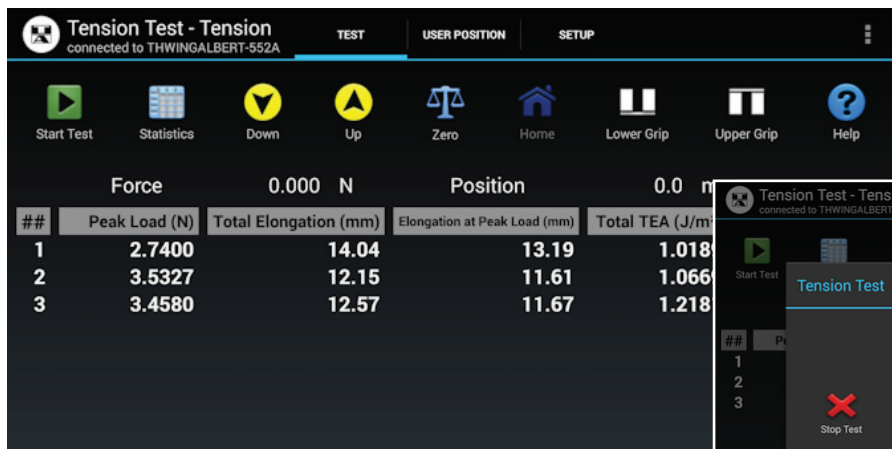

Simplified Testing at your Fingertips.

The touch screen instrument controller provides a simple, stand-alone version of the EJA Vantage Series Universal Testing Machine. Now there is a simplified way to run tensile tests, peel tests, compression tests, and COF tests without the need for a computer. Using a touch screen tablet that is connected to a built-in Bluetooth system, technicians can run basic test functions with the touch of their fingertips.

▲ Select a test to perform and adjust settings.

▲ Connect to a network printer via WiFi.

▼ Once a test starts, real-time test information and a stop test button will be displayed.

▲ Move the crosshead position and grips from the main screen. View recent test results and access statistics.