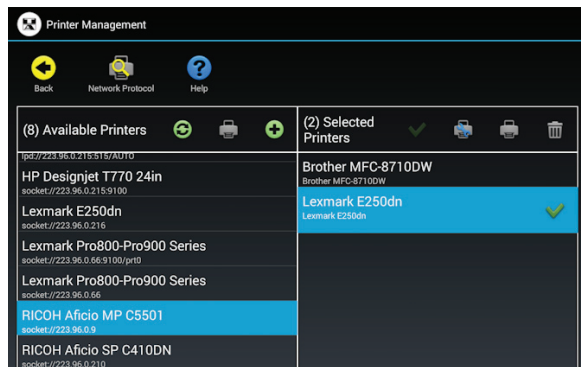

▲ Connect to a network printer via WiFi.